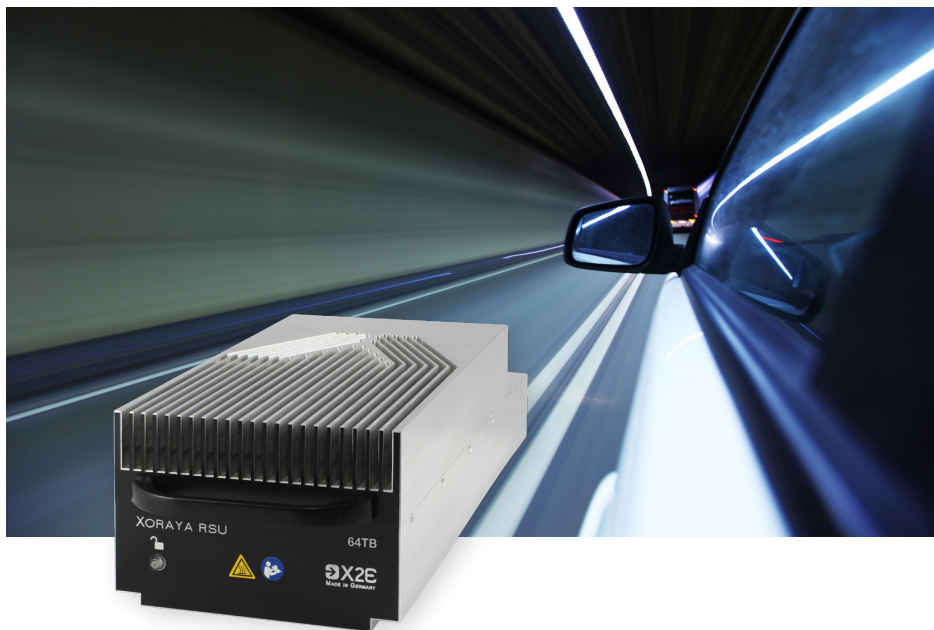

XORAYA RSU

The XORAYA RSU is a removable storage unit specifically designed for the XORAYA N series data loggers N8000 and N16000.

Its storage capacity is scalable from 2 to 64 TB. Depending on the data logger, it allows data rates of up to 16 Gbit/s and a downloading speed of up to 10 or 38 Gbit/s via XORAYA Datacube-N1/ N3 read-out stations.

Specifications

- Dimensions (H x W x D)
85 x 127 x 311 mm
- Weight
approx. 3.3 kg (2 TB version)
- Temperature range
-40 °C to +65 °C
- Storage capacity
available from 2 to 64 TB

Delivery Contents

- XORAYA RSU