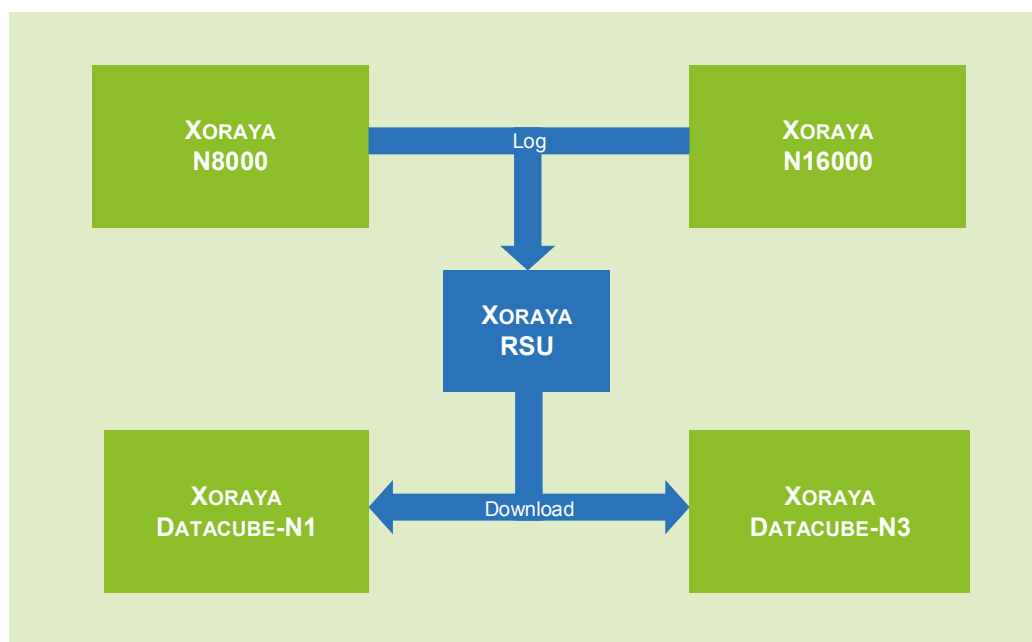

XORAYA RSU

The XORAYA RSU is a removable storage unit specifically designed for the XORAYA N series data loggers N8000 and N16000.

Its storage capacity is scalable from 2 to 64 TB. Depending on the data logger, it allows data rates of up to 16 Gbit/s and a downloading speed of up to 10 or 38 Gbit/s via XORAYA Datacube-N1/ N3 read-out stations.

Specifications

- Dimensions (H x W x D)
85 x 127 x 311 mm
- Weight
approx. 3.3 kg (2 TB version)
- Temperature range
-40 °C to +65 °C
- Storage capacity
available from 2 to 64 TB

Delivery Contents

- XORAYA RSU